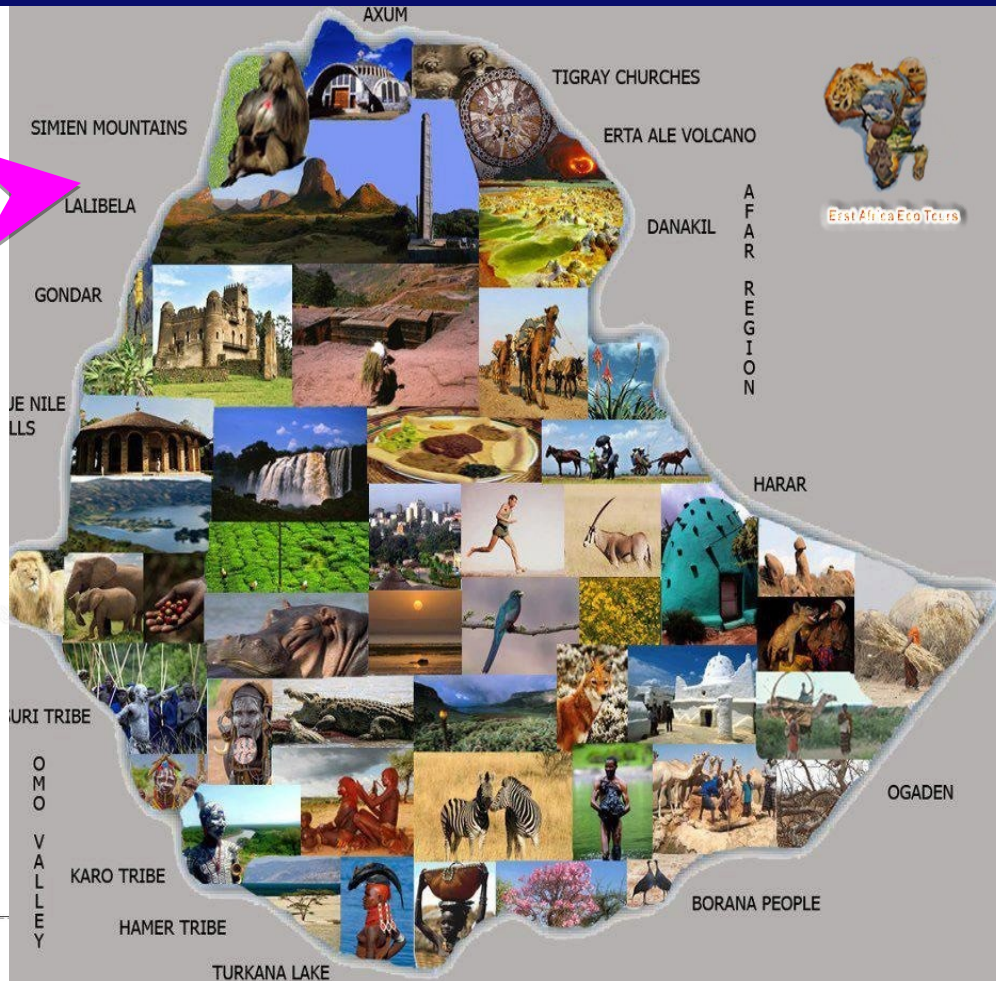

If you need to explore more!

Download from
Dreamstime.com

10350387

Michal Baranski | Dreamstime.com

Welcome to Bahir Dar, Ethiopia Hope you'll have a wonderful time here